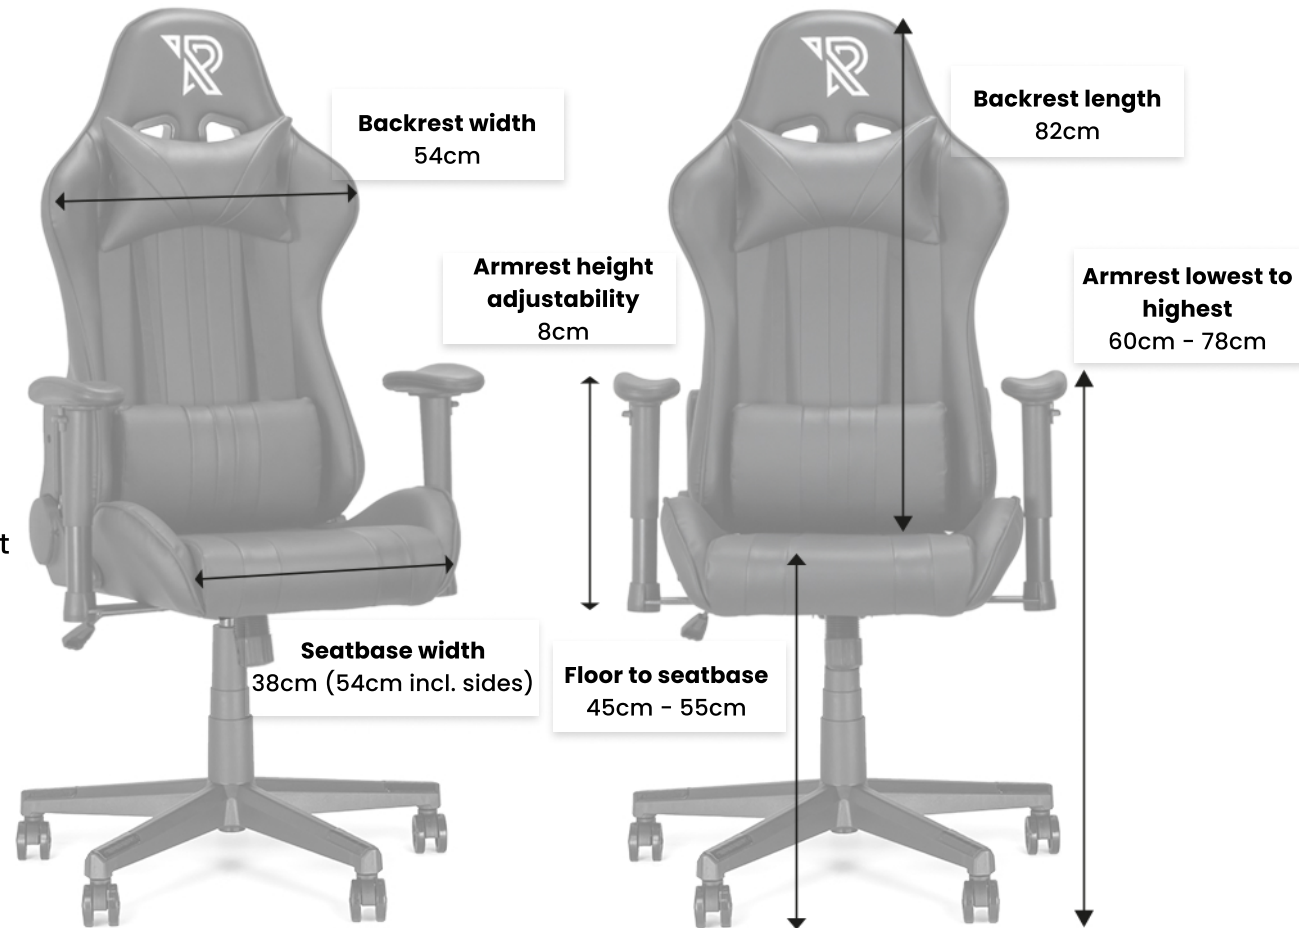

Model:	Ranqer Felix
Frame construction:	Iron
Upholstery:	Premium PU-leather
Available colors:	Black, red, green, blue, white
Logo stitching:	Sewing
Adjustable armrest:	2D, soft premium PU
Armrest pad size:	25cm(L) x 10cm (W)
Mechanism type:	Tilt mechanism
Hydraulic gas piston:	Class 4
Backrest style:	Full-length backrest
Adjustable backrest:	90-180°
Head pillow:	Memory foam
Back pillow:	Memory foam, adjustable height
Base:	Premium nylon
Assembly required:	Yes
Package size:	83cm(L) x 65cm(W) x 33cm(H)
Weight:	20kg
Warranty:	2-year warranty*
Recommended height:	160-190cm**
Maximum load:	<150kg

*2-year manufacturer warranty

**Recommended height based on general reference